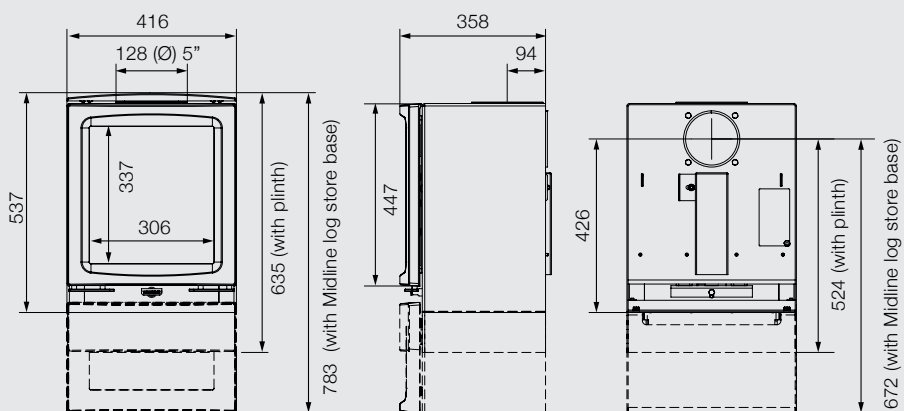

dimensions

All dimensions in millimetres

view the video

To experience the Vogue's superb flame visuals and elegant styling, view our short showcase video by scanning the QR code with your mobile device or visiting www.stovax.com/vogue.

STOVAX
Fire Your Imagination

Stovax Limited, Falcon Road, Sowton Industrial Estate,
Exeter, Devon, England EX2 7LF

Trade Sales Tel: 01392 474000

Export Sales Tel: +44 1392 261990

Fax: 01392 219932 • Email: info@stovax.com

www.stovax.com